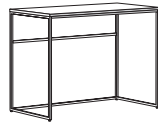

Article	Desk / dressing table		Optional drawer
H x W x D in cm	75 x 100 x 50		8.6 x 26 x 49
Order no.	9713		9714
Price group I *			
Price group II *			-

Desks B180

Tabletop and side-panel versions

Price group I White lacquer Grey lacquer Black lacquer	Price group II Natural oak Core walnut

Substructure versions

Stainless steel

Desktop and side-panel (or substructure) must always be ordered together. Tabletop and side-panels in lacquer or veneer versions, substructure of stainless steel. Please state all the versions clearly in the order!