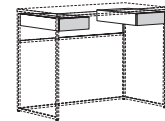

Article	Desk / dressing table		Optional drawer
H x W x D in cm	75 x 100 x 50		8.6 x 26 x 49
Order no.	9713		9714
Price group I *			
Price group II *			-

Desks B180

Tabletop and side-panel versions

Price group I White lacquer Grey lacquer Black lacquer	Price group II Natural oak Core walnut

Substructure versions

Stainless steel

Desktop and side-panel (or substructure) must always be ordered together. Tabletop and side-panels in lacquer or veneer versions, substructure of stainless steel. Please state all the versions clearly in the order!